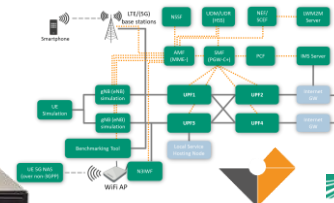

Equipment to be used

LimeSDR, LimeSDR Mini
UE on Laptops

LimeNET Mini
For Indoor Base Station test
as “crowdcell”
and as UE

LimeNET Base Station
Deployed outdoor

NB-IoT

SODAQ SARA Small Form Factor

5G-VINNI Patras Facility - NFVI

SDN Switch 1GbE/10GbE

10G

10G

10G

Patras NOC

GRNET CPE located in University

10G/SFP+

1G

University

10G

open5Gcore

MANO: OSM

SDN Ctrl: ODL

2 x Dual Intel® Xeon® (80 cores)

2 x 2 x Intel® 10G Ethernet Server Adapter Intel 825992 x (4x RJ-45) Intel® 1-Gigabit Ethernet Server Adapter I350-T4V2

512GB RAM