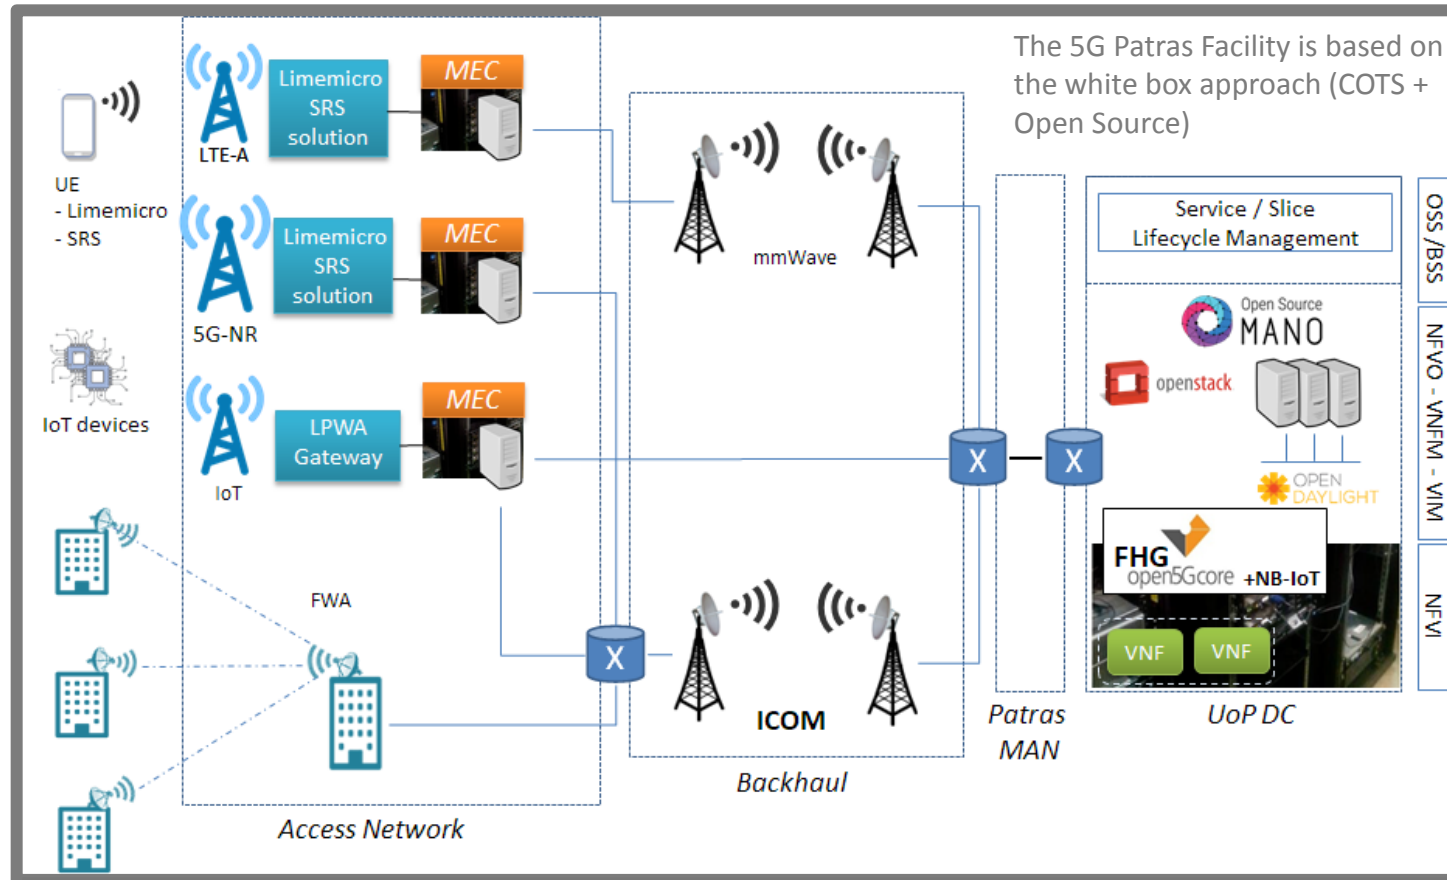

The logo for 5G-VINNI features a stylized blue network icon on the left, composed of several interconnected squares and lines. To the right of the icon, the text "5G-VINNI" is written in a large, bold, dark blue sans-serif font.

UNIVERSITY OF
PATRAS
ΠΑΝΕΠΙΣΤΗΜΙΟ ΠΑΤΡΩΝ

 **Fraunhofer**
FOKUS

 **Lime** *microsystems*

 **SRS**
SOFTWARE RADIO SYSTEMS

 **INTRACOM**
TELECOM

Patras/Greece Facility Site

5G-VINNI Patras/Greece Facility Site – Architecture

Equipment to be used

LimeSDR, LimeSDR Mini
UE on Laptops

LimeNET Mini
For Indoor Base Station test
as “crowdcell”
and as UE

LimeNET Base Station
Deployed outdoor

NB-IoT

SODAQ SARA Small Form Factor

5G-VINNI Patras Facility - NFVI

Note:

The number and the location of the interconnected 5G sites in Patras will depend on the needs of the verticals to be supported

Patras Area as a playground for Vertical Industries

The logo for 5G-VINNI features a stylized blue network icon composed of interconnected squares and lines on the left, followed by the text "5G-VINNI" in a bold, dark blue, sans-serif font.